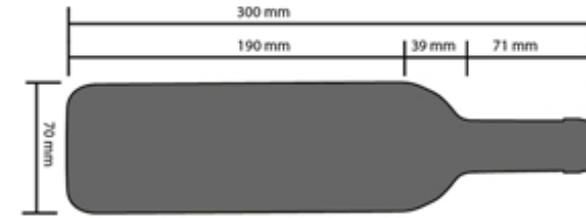

Bottle loading plan

DUNAVOX SOUL-89
DAVS-89.246TB, TSS

Standard 750mL Bordeaux bottle

Display